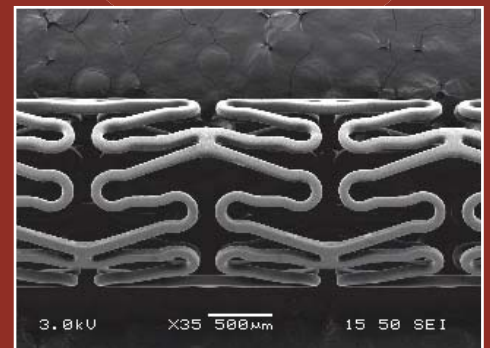

PATRIOT

CoCr Bare Metal Stent

- Low metal to artery ratio
- Low recoil
- Excellent deliverability
- Low tissue reactivity
- Extensive range of sizes

Quality at the center of everything

Insightra medical offers everything you need in a CoCr stent, with quality as our watchword. We select a top-quality alloy and combine it with a well-designed stent structure to make it thin and flexible, yet strong. We mount the stent on a reliable balloon and the result is a high-quality stent system that gives outstanding results. This great stent comes in a full range of sizes, giving you and your patients plenty of options. We feel it's everything you need in a CoCr stent.

*CoCr MP35N stents,
in a full range of sizes,
that deliver everything
you need.*

Everything a stent should be...

INSIGHTRA[™]
MEDICAL

Patriot SDS Size Availability Matrix

SIZE	SV				MV		
	2.00	2.25	2.50	2.75	3.0	3.5	4.0
9	Y	Y	Y	Y	N	N	N
12	Y	Y	Y	Y	Y	Y	Y
15	Y	Y	Y	Y	Y	Y	Y
20	Y	Y	Y	Y	Y	Y	Y
25	Y	Y	Y	Y	Y	Y	Y
30	N	N	N	N	Y	Y	Y
40	N	N	N	N	Y	Y	Y